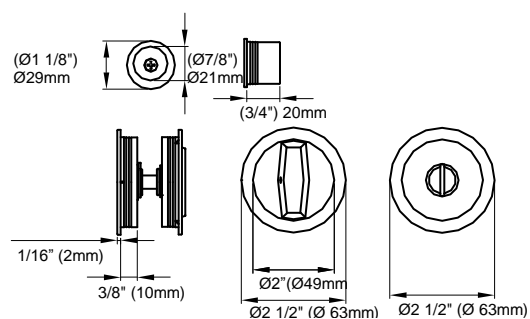

Sliding door kit EPD  
by KARCHER DESIGN

Options:

EPD :

Roses (( $\varnothing$  2 7/16" (63mm)) suits 2 1/8" (54mm) door prep) with turn and Release function, 5/16" (8mm) spindle, finger pull, ( $\varnothing$  1 1/8" (29mm)) suits 1" (25mm) door prep), including lock (backset 2" (50mm)), including faceplate, standard door thickness 1 3/4" (45mm)

EPD OS :

Blind Roses (( $\varnothing$  2 7/16" (63mm)) suits 2 1/8" (54mm) door prep), finger pull, ( $\varnothing$  1 1/8" (29mm)) suits 1" (25mm) door prep)

EPD :

Roses (( $\varnothing$  2 7/16" (63mm)) suits 2 1/8" (54mm) door prep) with turn and turn function, 5/16" (8mm) spindle, finger pull, ( $\varnothing$  1 1/8" (29mm)) suits 1" (25mm) door prep), including lock (backset 2" (50mm)), including faceplate, standard door thickness 1 3/4" (45mm)

Pocket door Set  
Model EPDQ  
by KARCHER DESIGN

Version:  
EPDQ outside rose with thumb turn,  
8x8 mm spindle,  
inner rose with thumb turn,  
lock and finger pull

Finish: satin stainless steel,  
polished stainless steel  
Measurements: 57 mm x 10 mm